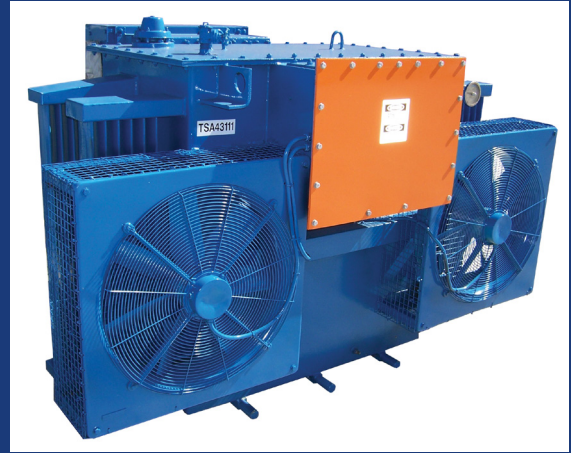

1000kVA 11000 / 433V

1000/1200kVA 1000 or 690V / 415V

33000V 400A ring main unit mounted in 10ft sea container

22000V 400A ring main unit with 200A circuit breaker fitted with Orion IPR-A over current and earth fault relay

1500kVA 3300 / 433V YNd11

5000kVA 22000 / 6300V YNd1

Equipment is available for hire on a weekly or monthly basis at competitive rates and can often be modified specifically to suit a particular project. Contact our team with your enquiry today.